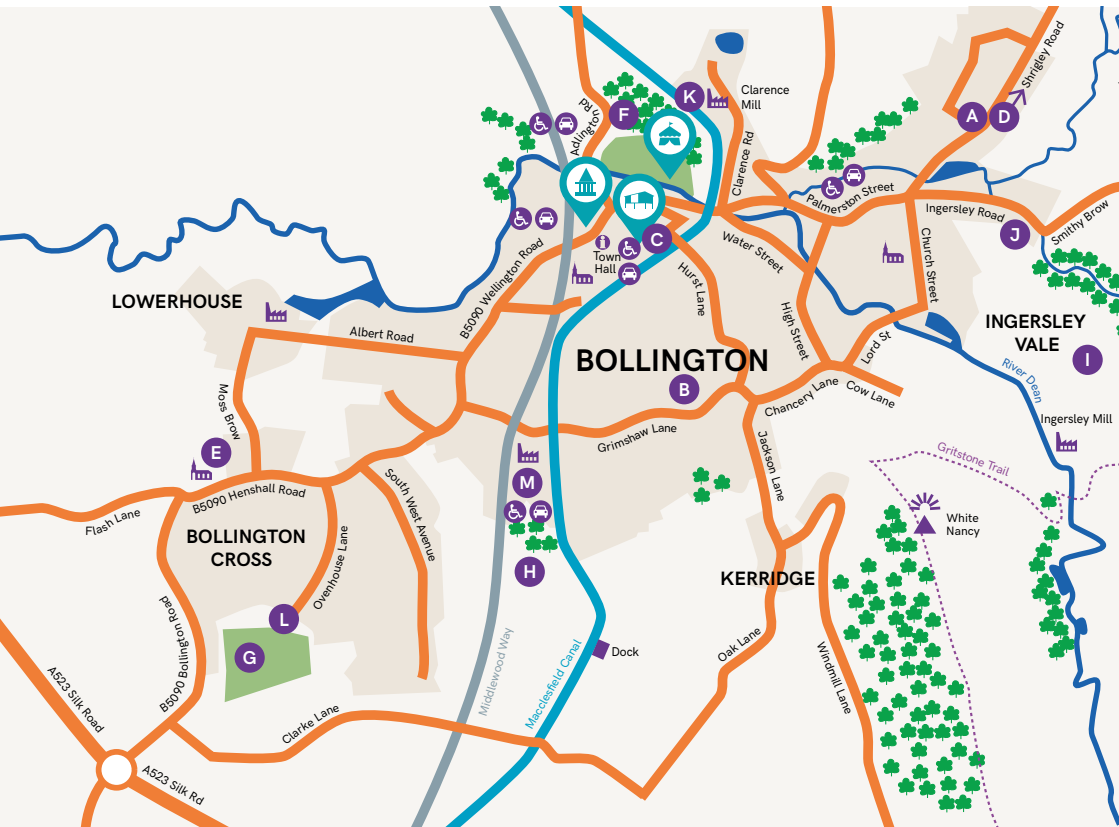

Festival Venues

Festival Marquee

Bollington Arts Centre

Civic Hall

- A** Pott Shrigley Village Hall
- B** St John's School
- C** Library
- D** Shrigley Hall Hotel
- E** St Oswald's Church
- F** The Vale Inn
- G** Bollington Health and Leisure Field
- H** Tinkers Clough Wood
- I** Savio House
- J** The Poachers Inn
- K** The Waterside Café
- L** Bollington Health and Leisure
- M** Adelphi Mill
- Car Parking
- Disabled Car Parking

Original map created by Bollington Town Council

Buy tickets online at www.bollingtonfestival.org.uk